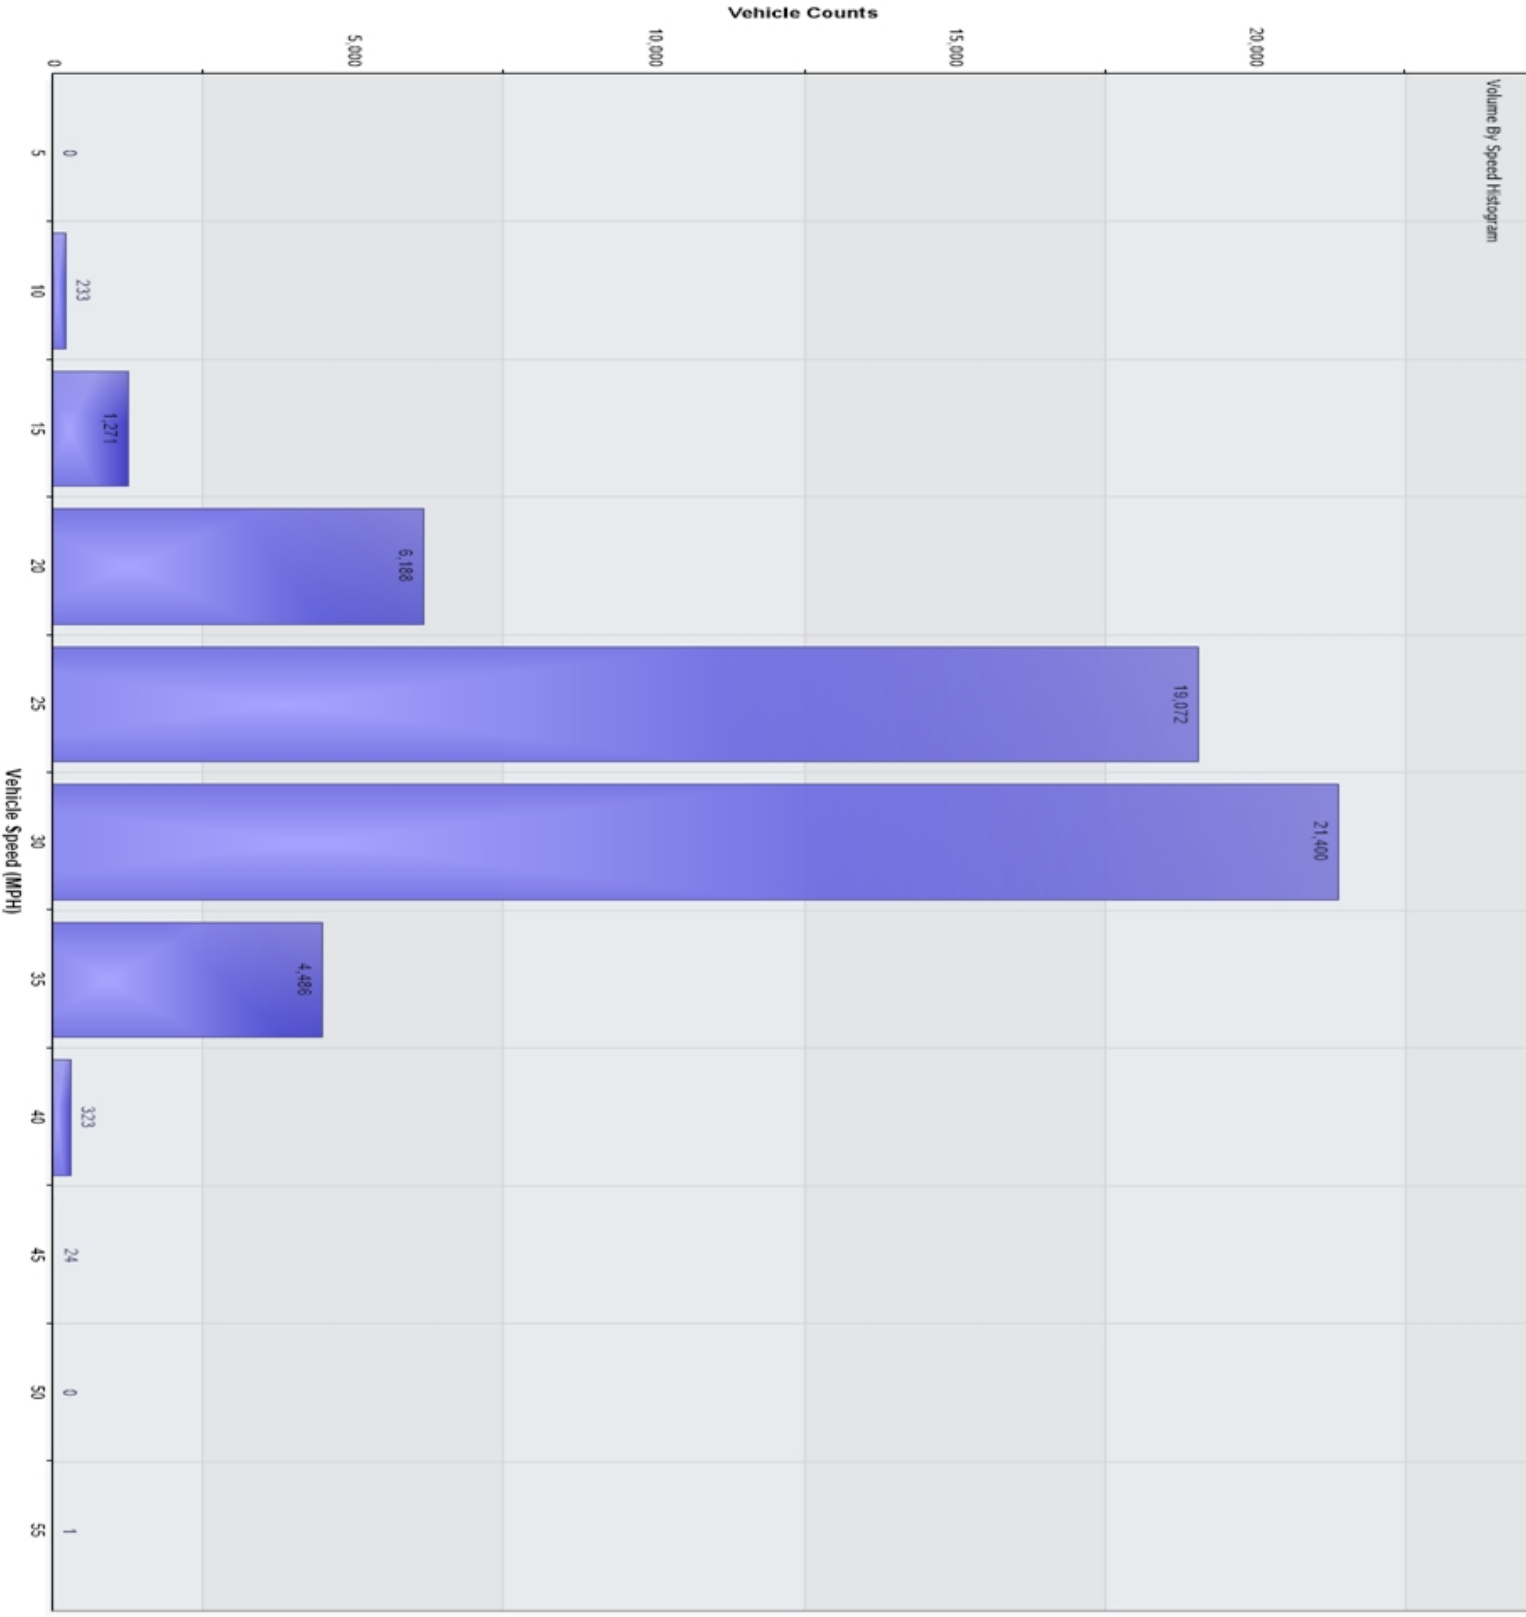

Vehicle Counts Vs. Speed [Flowerpot lane Top end : Incoming]

52,998 Counts

Volume By Speed Histogram

Vehicle Counts

Vehicle Speed (MPH)