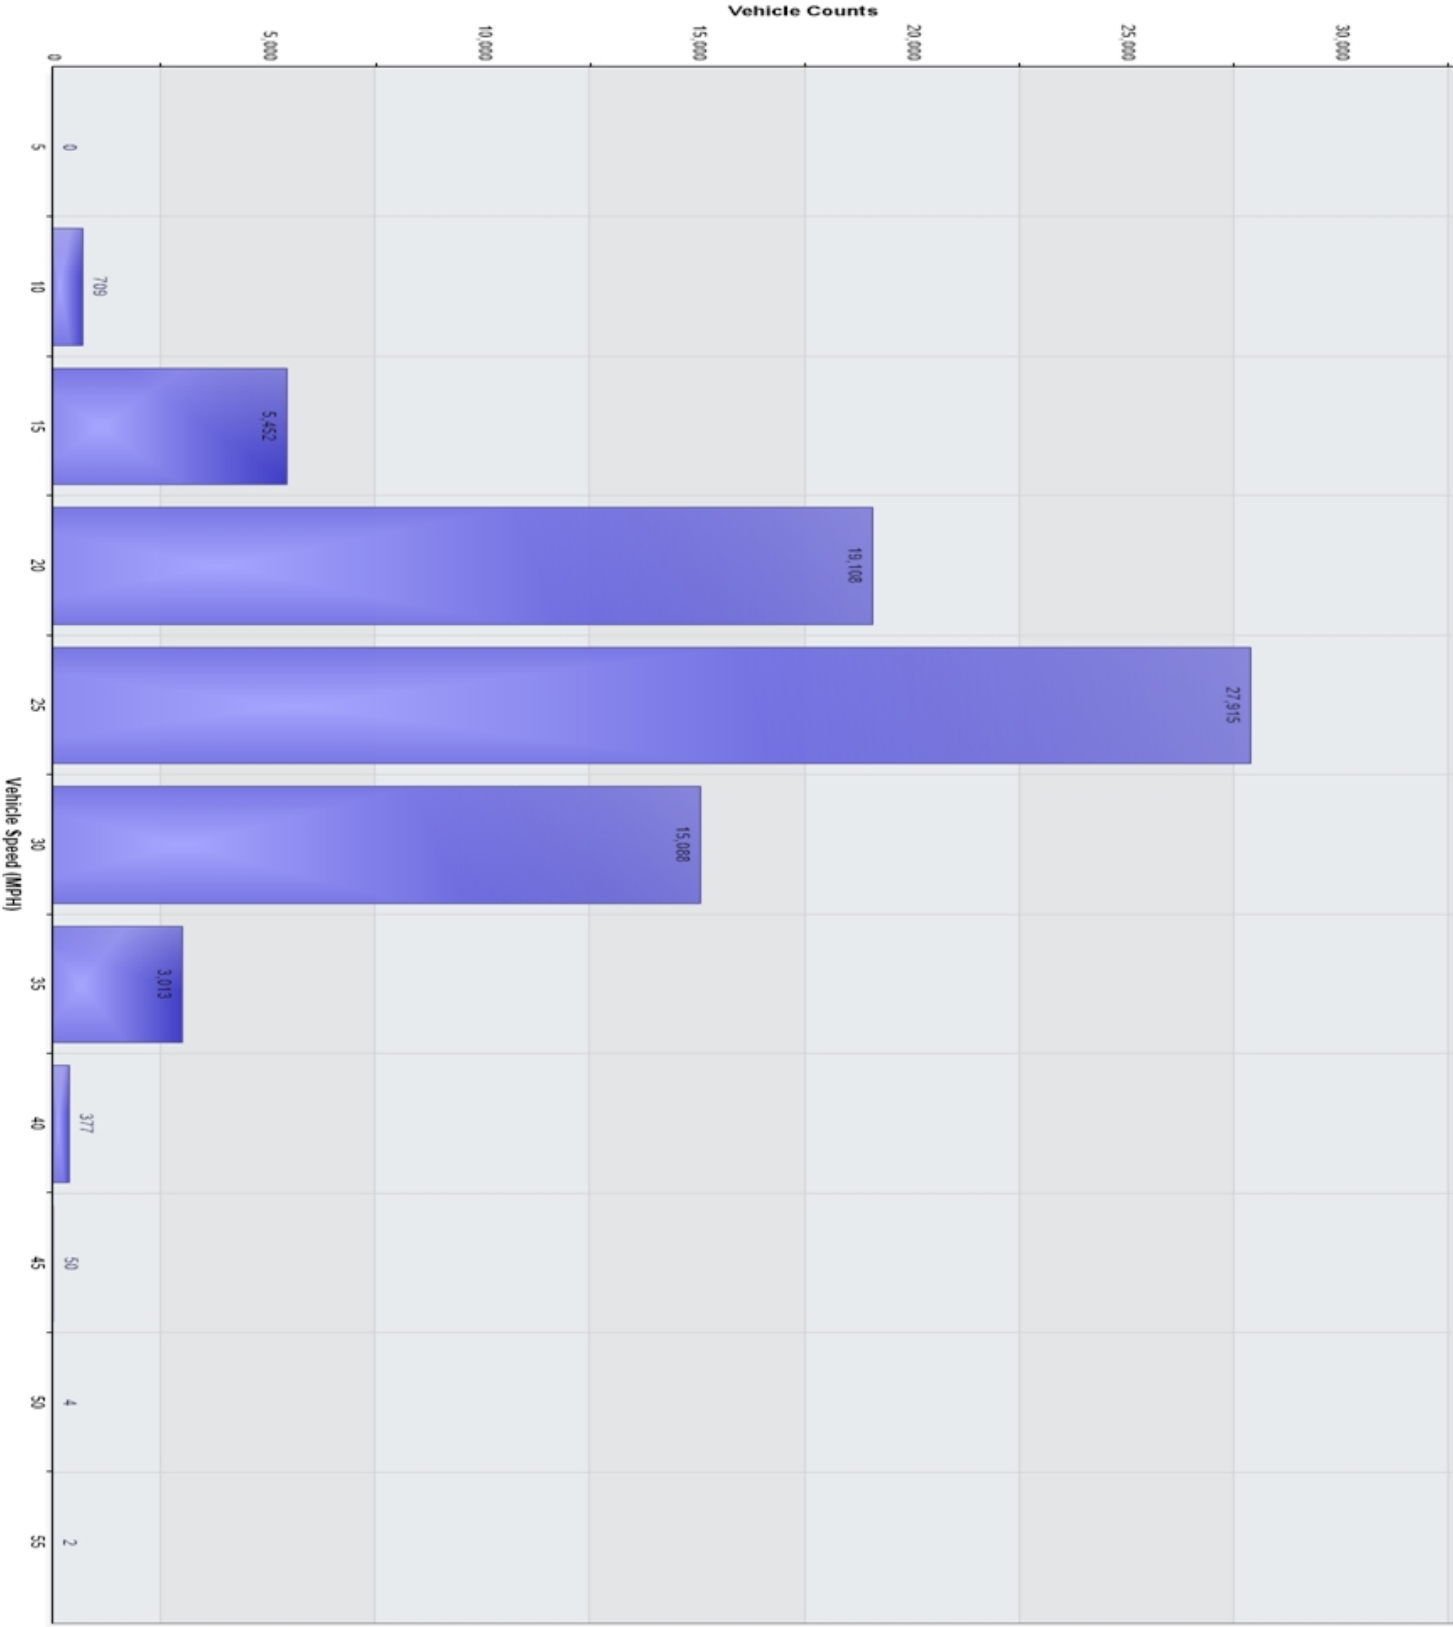

Vehicle Counts Vs. Speed [Swan Lane Facing AL40: Incoming]

Swan Lane Facing AL40

Volume By Speed Histogram

71,718 Counts