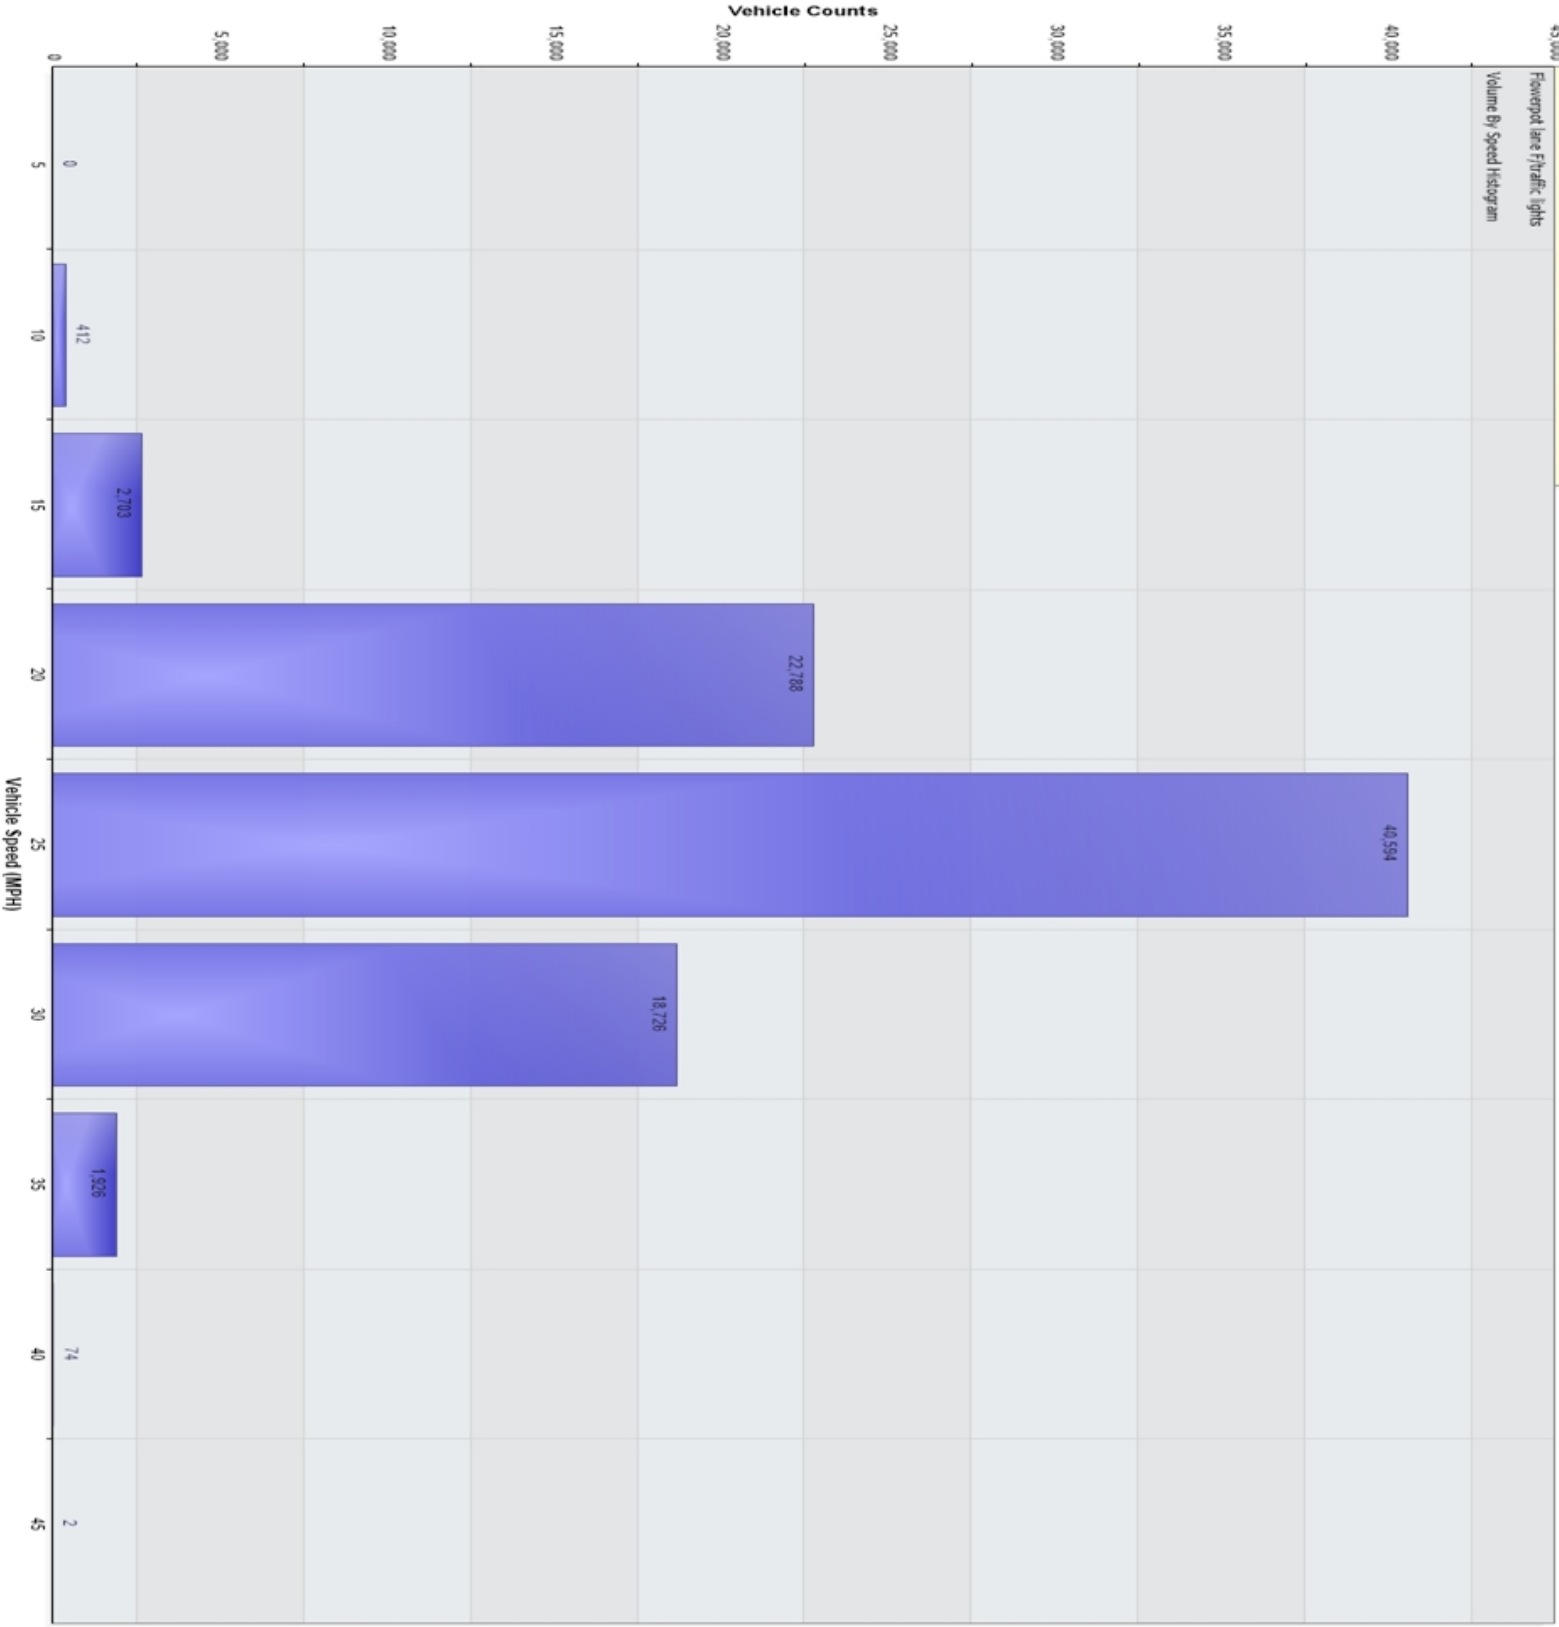

Vehicle Counts Vs. Speed [Flowerpot lane F/traffic lights: Incoming]

87,225 Counts